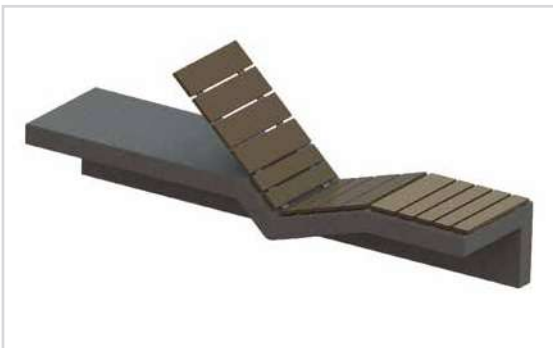

URBASTYLE
CONCRETE STREET FURNITURE

by

WAUSAU TILE