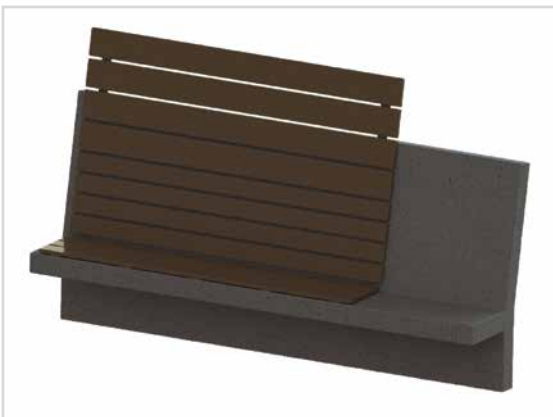

URBASTYLE
CONCRETE STREET FURNITURE

by

WAUSAU TILE