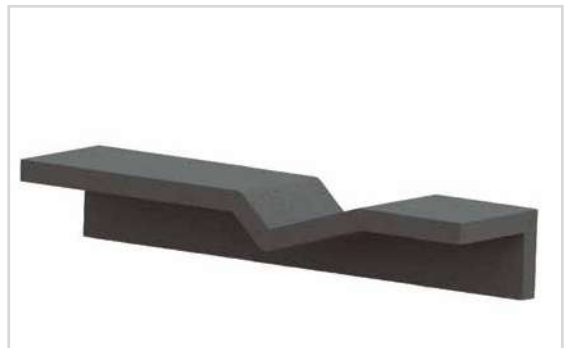

URBASTYLE
CONCRETE STREET FURNITURE

by

WAUSAU TILE