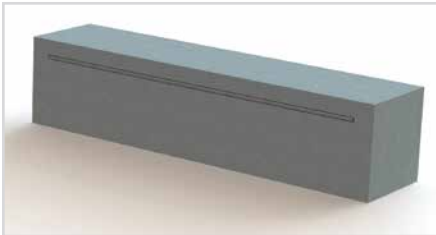

URBASTYLE
CONCRETE STREET FURNITURE

by

WAUSAU TILE