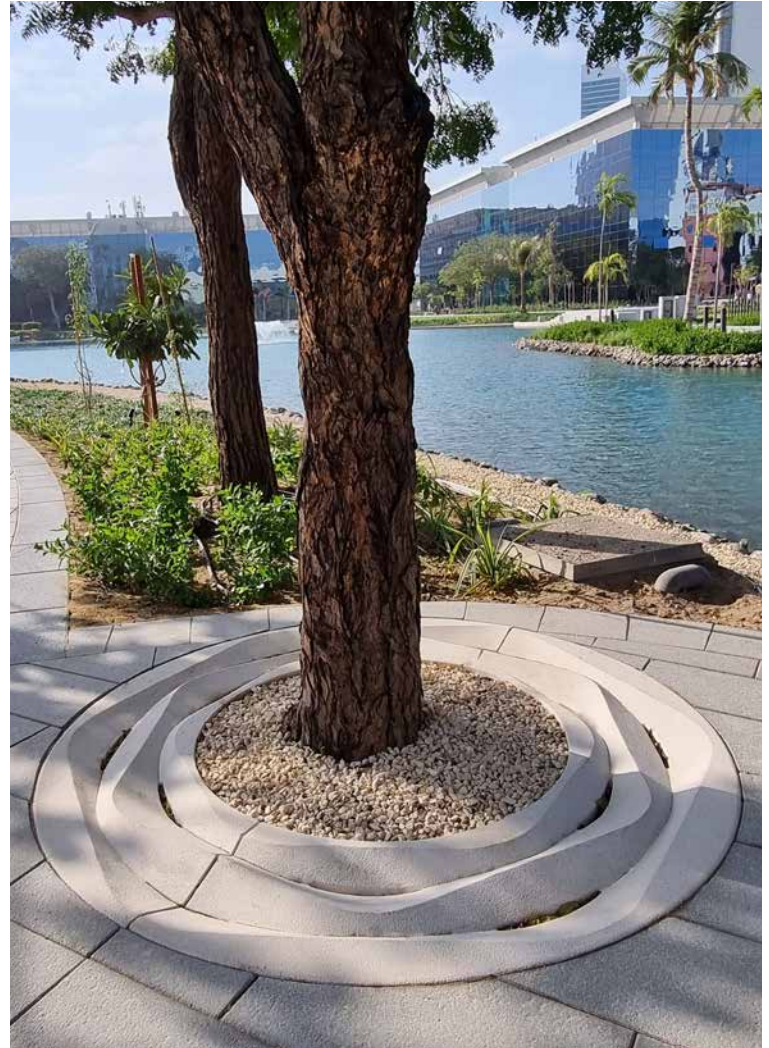

Extend the design to the streets with our Sand Tree Grate. Inspired by wind-formed sand waves, its exquisite design ensures efficient water delivery to tree roots for healthy growth. Versatile and complementary to any design, this tree grate effortlessly enhances the allure of urban spaces.