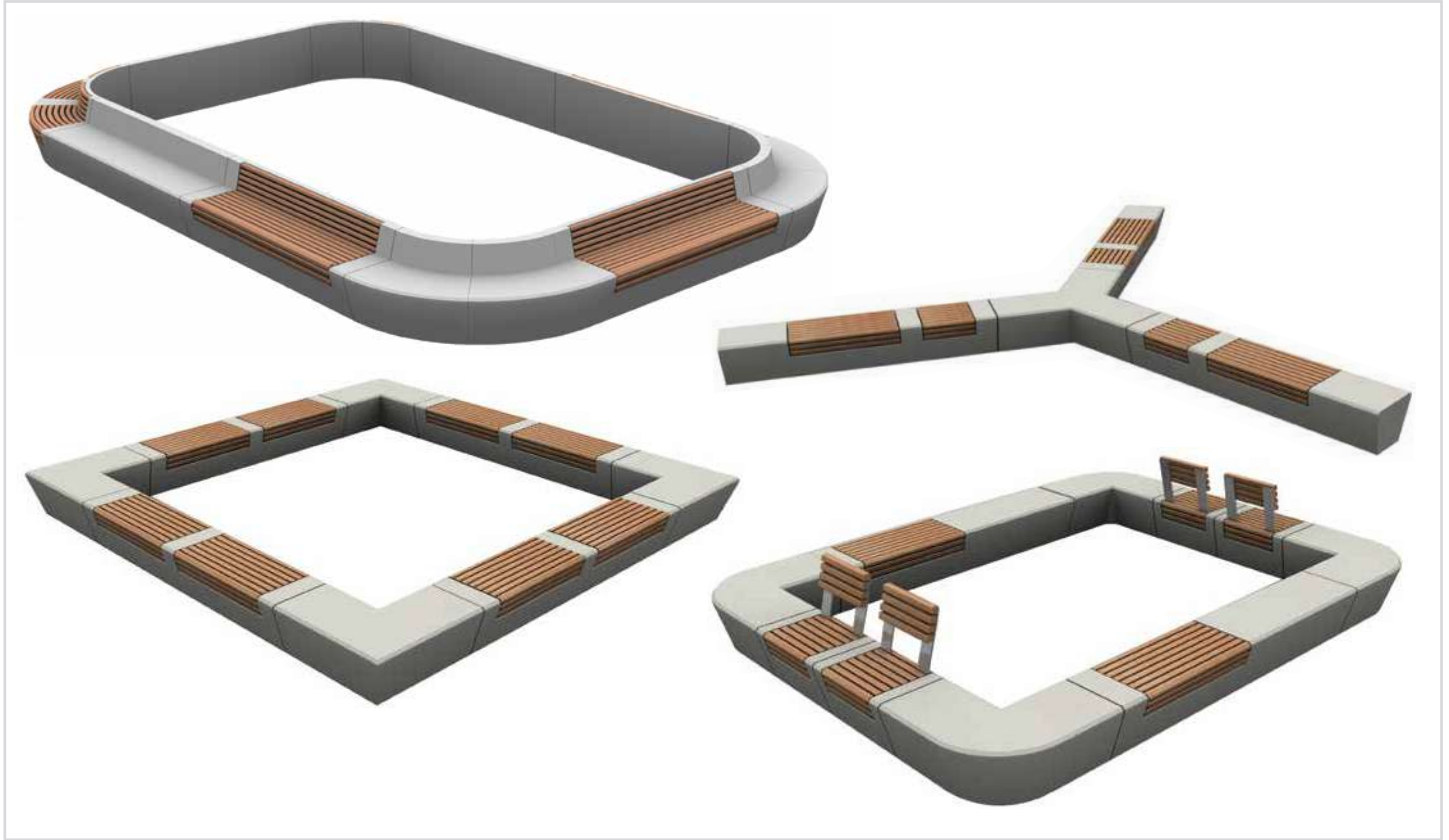

DESIGNER

**URBASTYLE**  
CONCRETE STREET FURNITURE

Urbastyle Design Team

Product Number	Product Name	Length inch	Width inch	Height inch	Weight lbs/p
<b>Woodline Bench - Small Elements</b>					
ZB.WL.01	Single Seat	24	20	20	700
ZB.WL.02	Large Rectangle Bench	96	20	20	2,632
ZB.WL.03	Y Bench	72 <sup>3</sup> / <sub>8</sub>	62 <sup>11</sup> / <sub>16</sub>	20	2,898
ZB.WL.04	L Bench	48	48	20	2,183
ZB.WL.05	Rounded Corner Bench	48	48	20	2,052
<b>Woodline Bench - Small Elements with Choice of Seat - Recycled Plastic Lumber or Natural Wood</b>					
ZB.WL.06	Single Seat	24	20	20	700
ZB.WL.07	Large Bench with Double Seat	96	20	20	2,634
ZB.WL.08	Large Bench with Two Single Seats	96	20	20	2,634
ZB.WL.09	Large Bench with Double & Single Seats	96	20	20	2,634
ZB.WL.10	Large Bench with Two Double Seats	96	20	20	2,634
ZB.WL.11	Large Bench with Four Single Seats	96	20	20	2,634