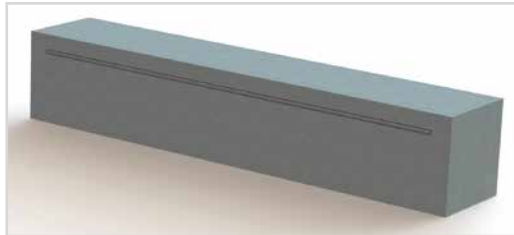

URBASTYLE
CONCRETE STREET FURNITURE

by

WAUSAU TILE