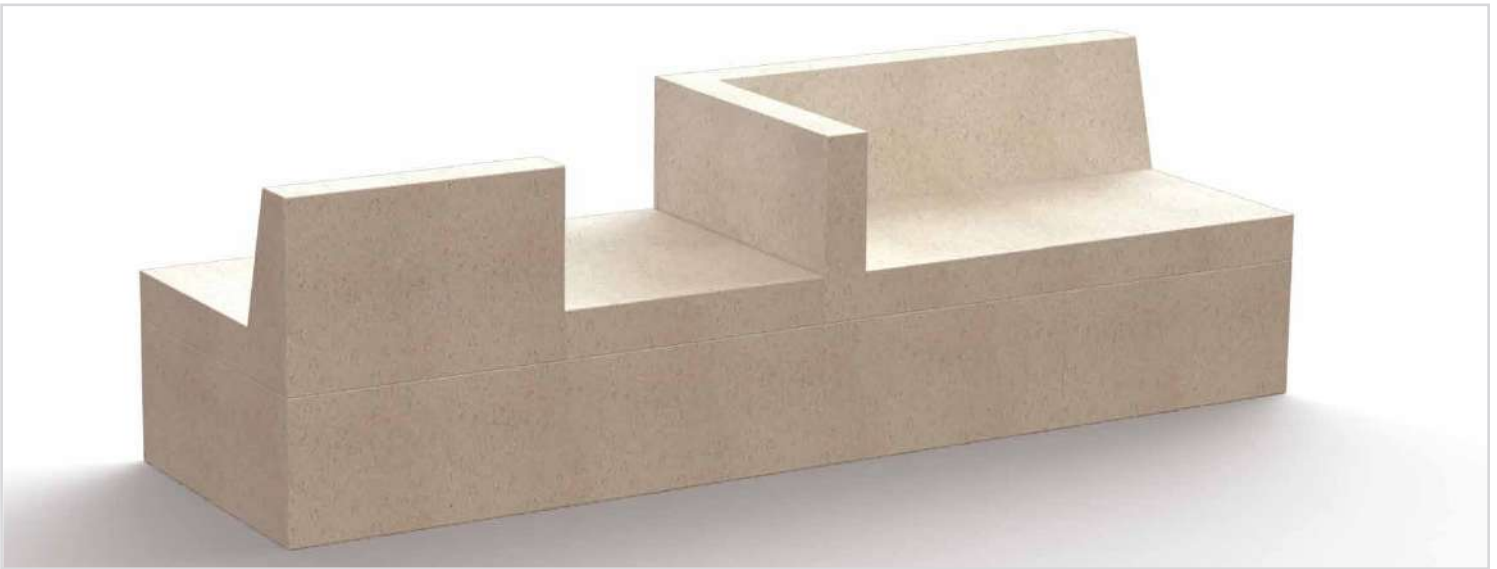

DESIGNER

**a**

Archtergael Design

Product Number	Product Name	Length inch	Width inch	Height inch	Weight lbs/p
<b>A - Base block</b>					
ZB.BB.01	Small Base Block	24	28	12	701
ZB.BB.02	Medium Base Block	36	28	12	1,052
ZB.BB.03	Extra Long Base Block	72	28	12	2,105
<b>B - Seat with backrest</b>					
ZB.BB.04	Small Seat with Backrest	24	28	16	372
ZB.BB.05	Medium Seat with Backrest	60	28	16	929
ZB.BB.06	Extra Long Seat with Backrest	72	28	16	1,115
<b>C - Seat with backrest and left/right side</b>					
ZB.BB.07	Medium Seat with Backrest and Right Side	48	28	16	837
ZB.BB.08	Medium Seat with Backrest and Left Side	48	28	16	837
ZB.BB.09	Medium Seat with Backrest and Sides	36	28	16	745
ZB.BB.10	Extra Long Seat with Backrest and Sides	72	28	16	1,303
ZB.BB.11	<b>D - Seat</b>	24	26	4	218