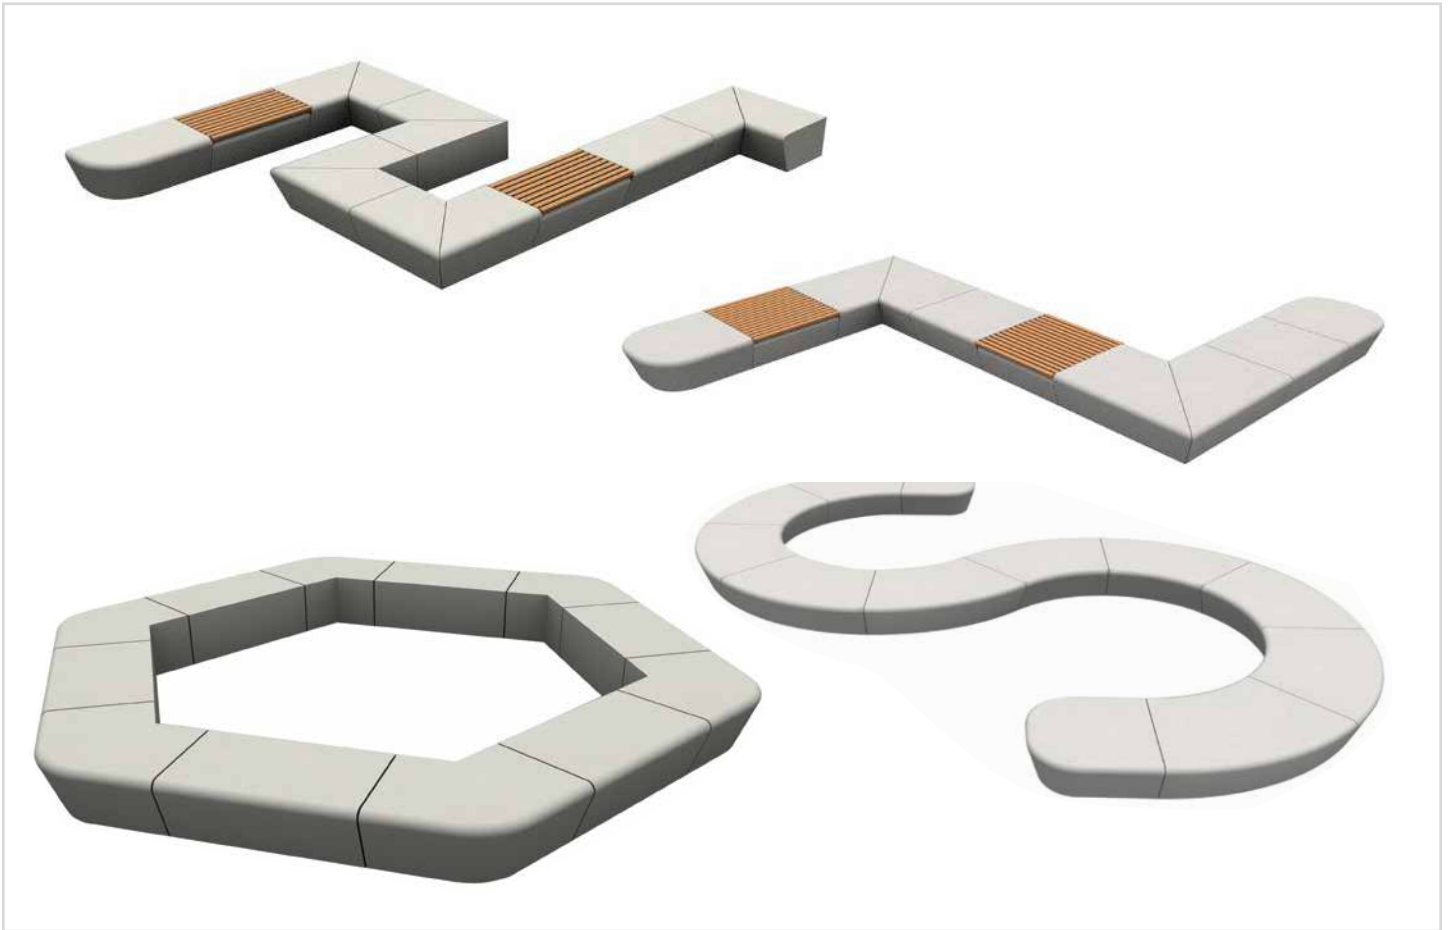

Product Number	Product Name	Length inch	Width inch	Height inch	Weight lbs/p
ZB.CE.11	Bench	48	24	16	1,113
ZB.CE.12	Large Bench	48	48	16	2,971
ZB.CE.13	Curved Bench	48	48	16	2,755
ZB.CE.14	Bench	42	48	16	2,344
ZB.CE.15	Bench	42	48	16	2,343
ZB.CE.16	Bench	42	48	16	2,343
ZB.CE.17	Curved Bench	60	48	16	2,842
ZB.CE.18	Bent Bench	59 <sup>11</sup> / <sub>16</sub>	48	16	3,380
ZB.CE.19	Bench	60	48	16	2,228
ZB.CE.20	Bench	60	48	16	2,228