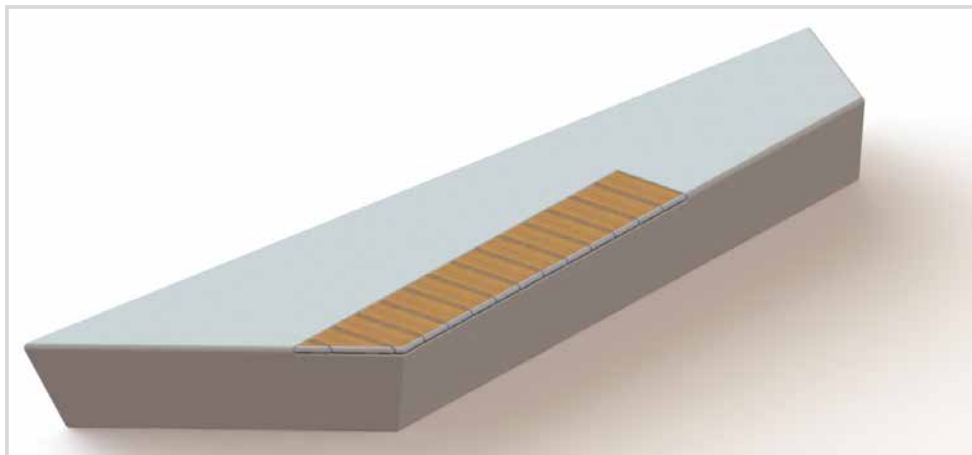

URBASTYLE
CONCRETE STREET FURNITURE

by

WAUSAU TILE