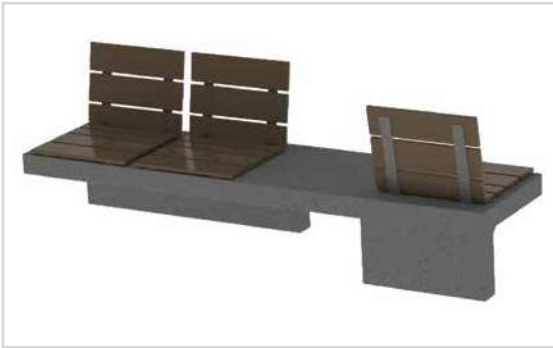

URBASTYLE
CONCRETE STREET FURNITURE

by

WAUSAU TILE