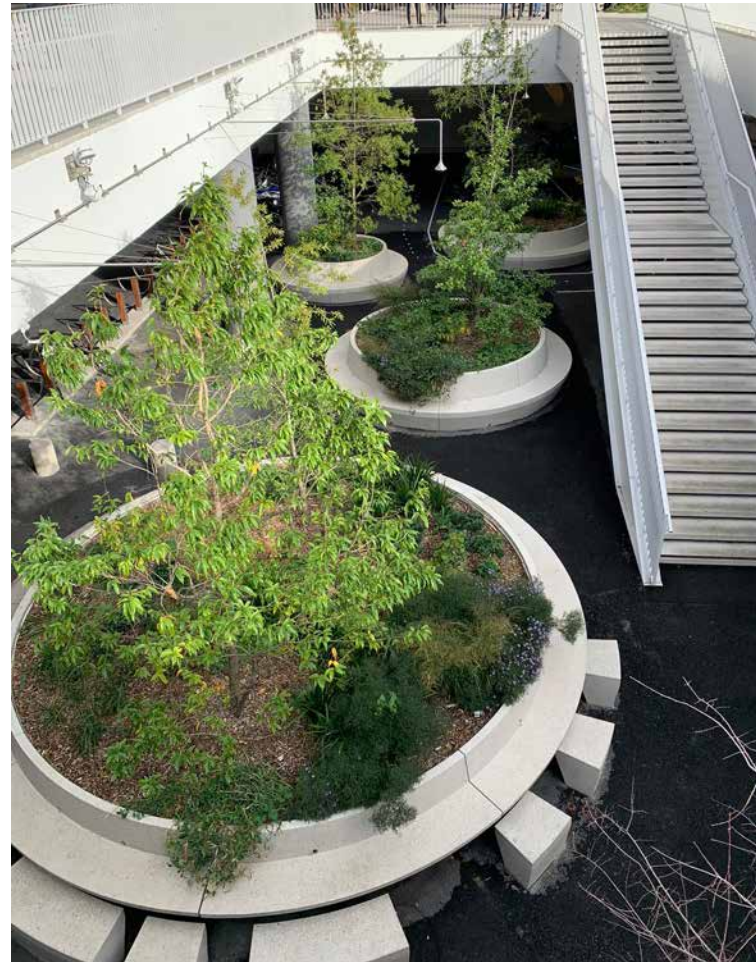

Combine various elements of the Paris collection to create a sprawling circular concrete seating area, featuring an open center ideal for showcasing vibrant flowers or lush trees. Enhance the appeal of your outdoor space with this versatile and inviting arrangement, offering ample seating and natural beauty for gatherings and relaxation.

Product Number	Product Name	Length inch	Width inch	Height inch	Weight lbs/p
ZB.PA.01	I Bench	93 ¹⁵/₁₆	66 ³/₈	35 ⁵/₈	1,598
ZB.PA.02	II Bench	129 ⁷/₈	99 ¹/₈	41 ⁵/₁₆	2,174