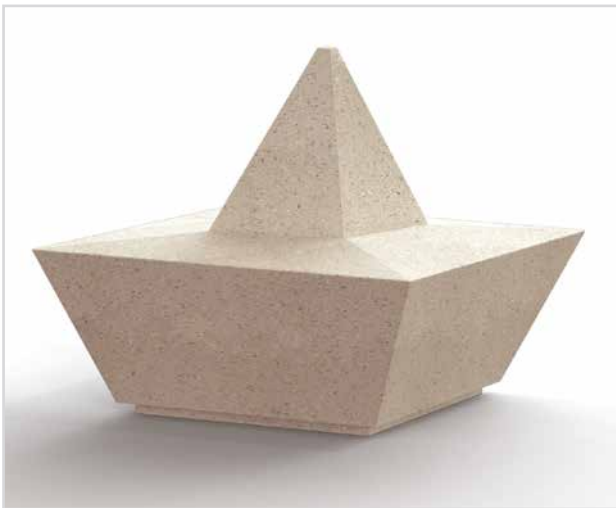

URBASTYLE
CONCRETE STREET FURNITURE

by

WAUSAU TILE