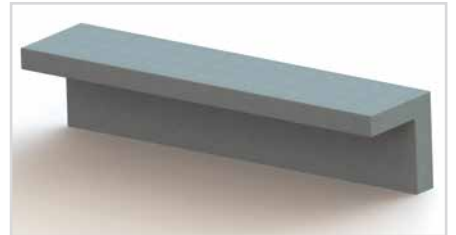

URBASTYLE
CONCRETE STREET FURNITURE

by

WAUSAU TILE