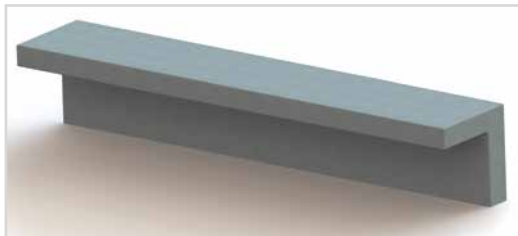

URBASTYLE
CONCRETE STREET FURNITURE

by

WAUSAU TILE