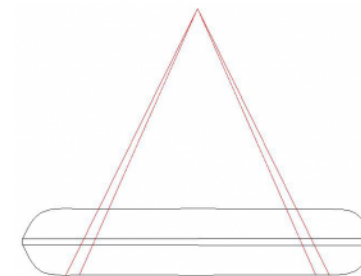

Bench Pillow

URBASTYLE
CONCRETE STREET FURNITURE

Anchoring

- ✓ Free standing

Measurements

- ✓ 250 x 65 x 45cm - 1270kg

Bench Pillow, sink into the seemingly soft public couch. The Bench Pillow also has a smaller seat version. Set them up as if you were sitting in your own living room or set them up linearly over a longer distance. Both Bench and Seat can be fitted with a backrest also in architectural concrete. An outdoor bench with the allure of a couch in your home. 4 Colours, 1 finish....

Colors and Finishings

- ✓ FERRO
- ✓ FINO
- ✓ FINERRO

Handling

Accessibility