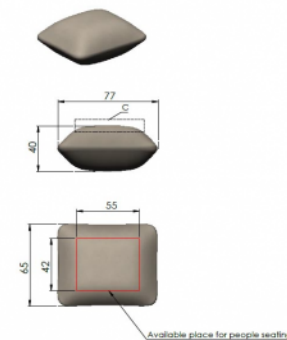

Seat Pillow

Anchoring

- ✓ Free standing

Measurements

- ✓ 77x40 cm

Seat Pillow in architectural concrete The Seat Pillow also has a larger bench version. Set them up as if you were sitting in your own living room or set them up linearly over a longer distance. Both the Seat and the Bench can be fitted with a backrest, also in architectural concrete. An outdoor bench with the allure of a sofa in your home. 4 Colours, 1 finish....

Colors and Finishings

- ✓ FERRO

Handling

Accessibility