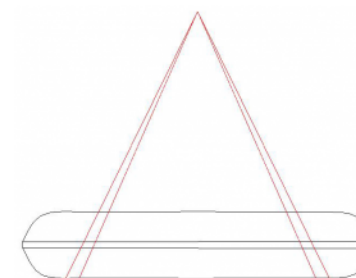

Bench Pillow

URBASTYLE
CONCRETE STREET FURNITURE

Anchoring

- ✓ Free standing

Measurements

- ✓ 250 x 65 x 45cm - 1270kg

Bench Pillow, sink into the seemingly soft public couch. The Bench Pillow also has a smaller seat version. Set them up as if you were sitting in your own living room or set them up linearly over a longer distance. Both Bench and Seat can be fitted with a backrest also in architectural concrete. An outdoor bench with the allure of a couch in your home. 4 Colours, 1 finish....

Colours and Finishings

- ✓ FERRO
- ✓ FINO
- ✓ FINERRO

Handling

Accessibility